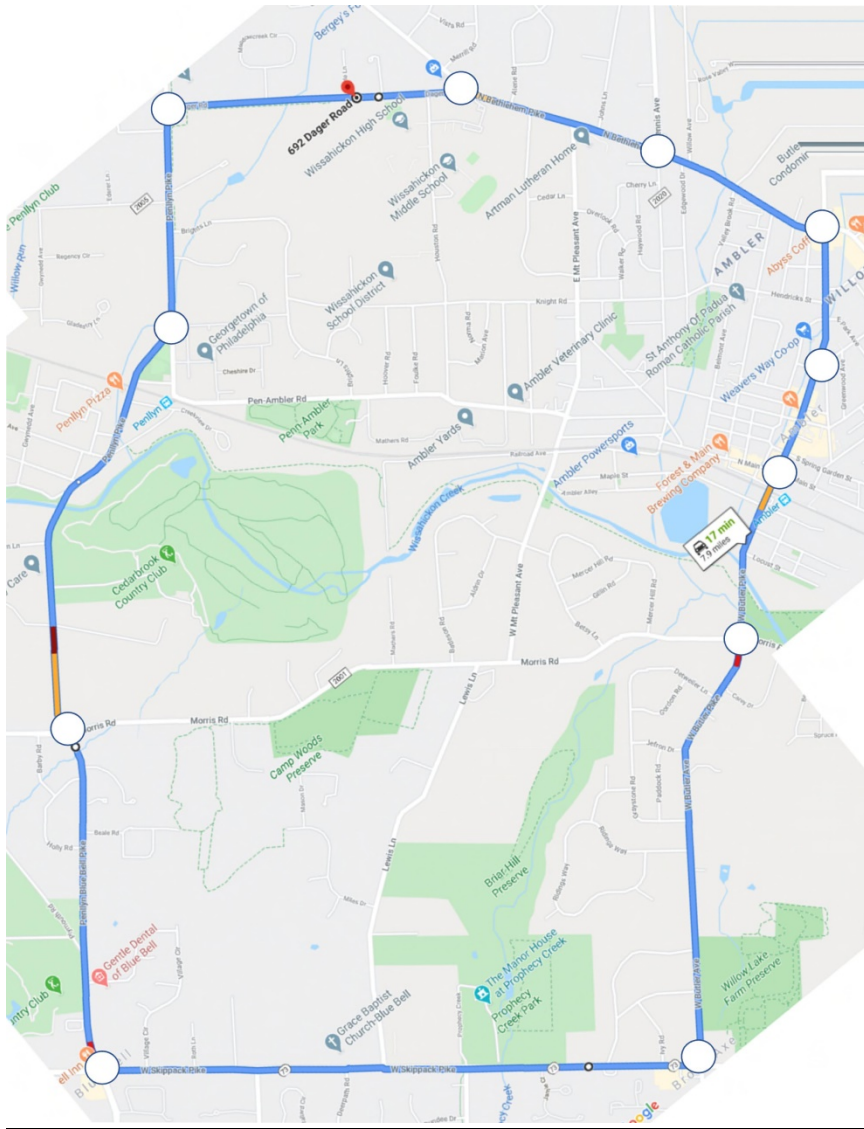

Montgomery County Expected To Go To Yellow Reopening Phase Next Week

Montgomery County and other counties in southeastern Pennsylvania are expected to move to the state's yellow reopening phase on June 5, Governor Wolf said last week.

[Click here for the Governor's announcement on reopening](#)

[Click here for information on Pennsylvania's reopening plan and guidelines for yellow and green phases](#)

Lower Gwynedd will still have restricted access to the building and continues to encourage residents to call 215-646-4302 to reach the Township or for a quicker response by emailing