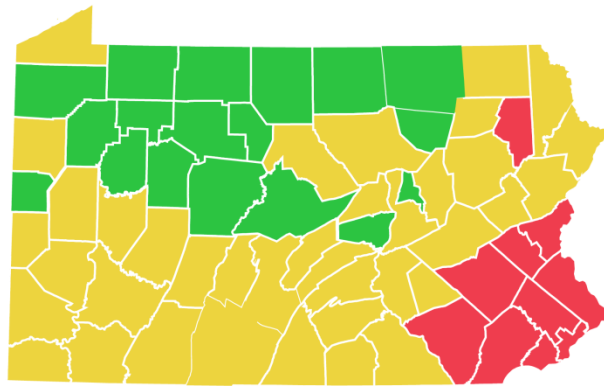

RED

Stay at Home Order

YELLOW

Aggressive Mitigation

GREEN

CDC & PA Dept. of Health Guidelines

— IN EFFECT MAY 29 —

Coronavirus Resources