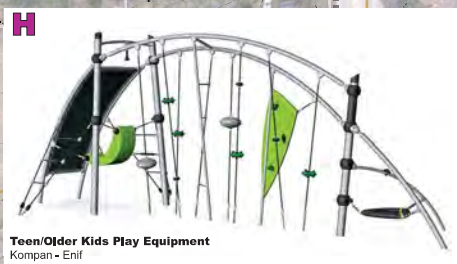

C 5-12-Year-Olds Inclusive Play Equipment
Landscape Structures - Playbooster Play Structure

E Inclusive Merry-Go-Round
Landscape Structures - We Go Round,

F Inclusive Swing
Landscape Structures - Forma Swing

D All Ages Inclusive Sensory Wall & Dens
Landscape Structures - Fox Den Hangouts and Focal Sensory Wall

OXFORD PARK - MASTER PLAN