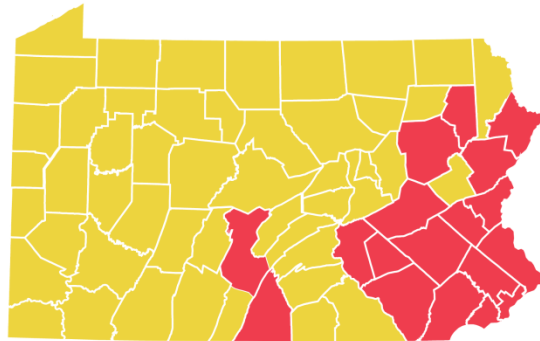

[Click here for Governor Wolf's reopening plan](#)

# COVID-19 PHASED REOPENING IN PA

**RED**

*Stay at Home Order*

**YELLOW**

*Aggressive Mitigation*

**GREEN**

*CDC & PA Dept. of Health Guidelines*

— IN EFFECT MAY 22 —

## Note New Polling Places For June 2 Primary Election

There will be two polling locations in the Township for the June 2 Primary Election.

Precincts 1-1, 1-3 and 2-1 will vote at Wissahickon High School and precincts 1-2, 1-4 and 2-2 will vote at the Wissahickon School Administration Building.