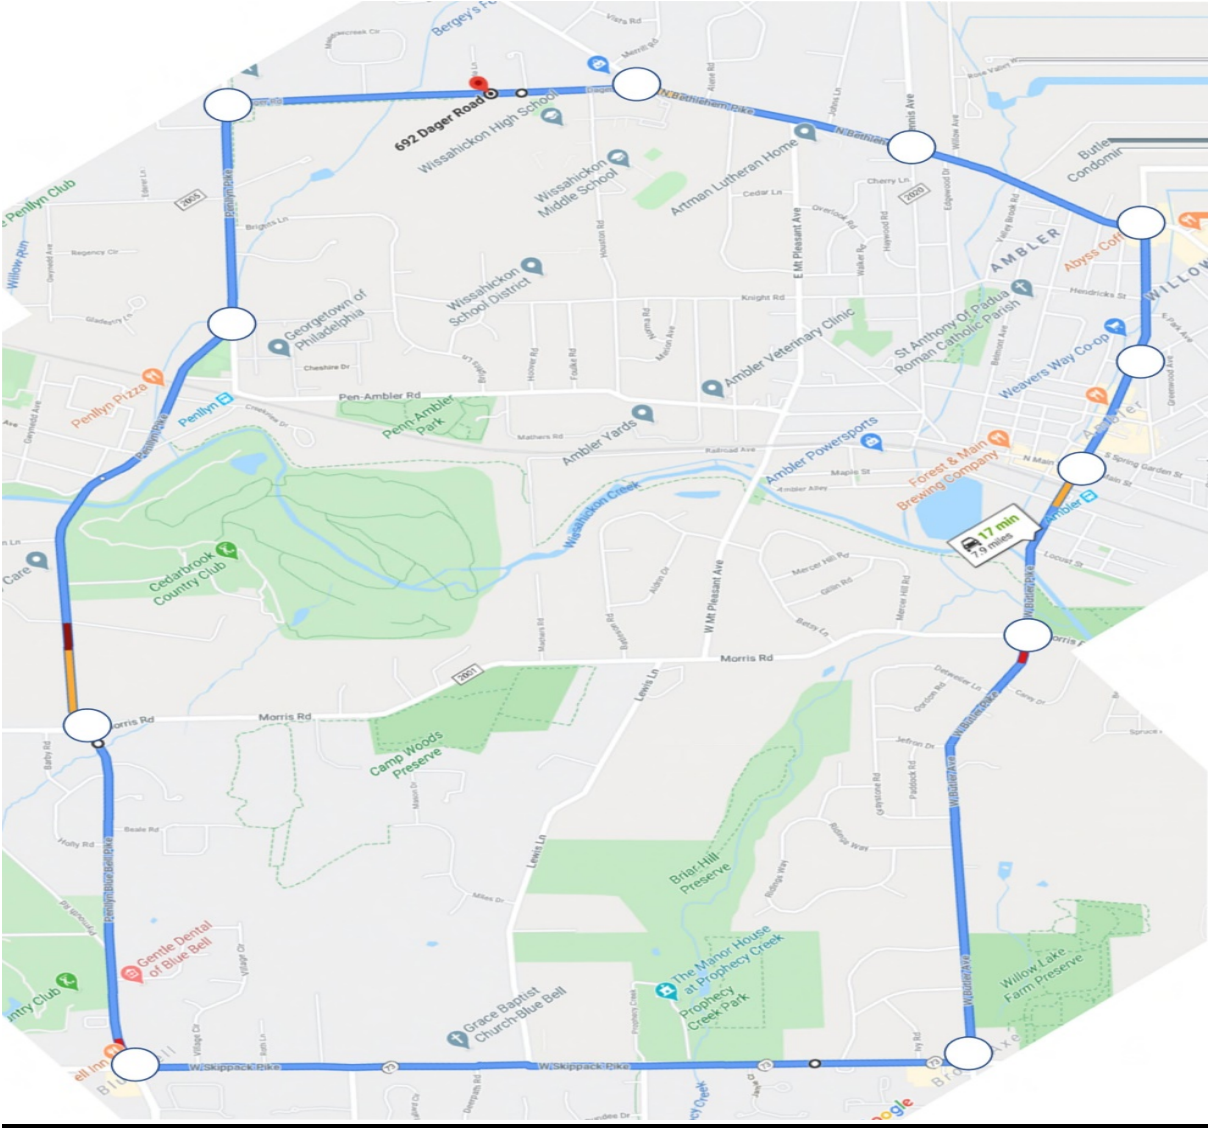

## **Lower Gwynedd Thanks Those Who Serve Our Country**

On this Memorial Day Weekend, Lower Gwynedd again thanks the men and women who serve our country. We remember those who made the ultimate sacrifice in the service of our nation.

The Wissahickon High School Class of 2020 will mark graduation with a car parade beginning at noon on Thursday, June 4. Please note the parade route and come out, observe Social Distancing, and congratulate the graduates!

**Address: 521 Houston Rd, Blue Bell, PA 19422**

<b>Precinct Name</b>	<b>Old Location</b>
Lower Gwynedd 1-1	Foulkeways At Gwynedd
Lower Gwynedd 1-3	Gwynedd-Mercy College
Lower Gwynedd 2-1	Lower Gwynedd Township Building

### **Coronavirus Resources**

[Lower Gwynedd Township coronavirus page](#)

[Montgomery County coronavirus hub](#)

[Pennsylvania Department of Health](#)

[CDC](#)