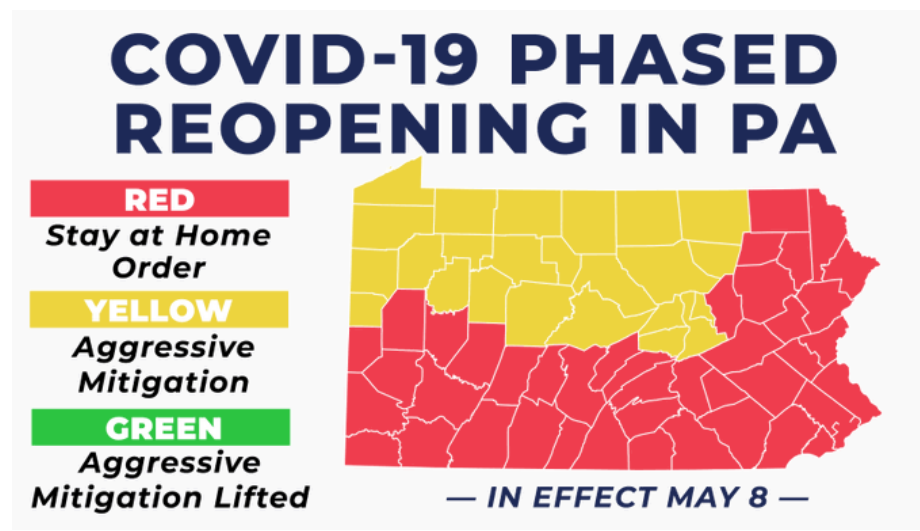

Governor Wolf Extends “Stay-At-Home” Order For Southeastern Pennsylvania To June 4

Governor Wolf last night announced that the stay-at-home order for Southeastern Pennsylvania, including Montgomery County, had been extended through June 4.

The governor's action extends the previous stay-at-home order, which was set to expire at midnight last night. The extension maintains all the requirements of the initial order, including the closure of non-essential businesses.

The governor's plan to reopen Pennsylvania identifies red, yellow and green phases. A county, counties or region is assigned a phase based on coronavirus conditions.

[Click here to read the governor's amendment to the initial stay-at-home order](#)

Today, May 8, 2020, Governor Tom Wolf announced 13 Pennsylvania counties will move to the yellow phase of reopening at 12:01 a.m. on Friday, May 15. Those counties include Allegheny, Armstrong, Bedford, Blair, Butler, Cambria, Fayette, Fulton, Greene, Indiana, Somerset, Washington and Westmoreland.